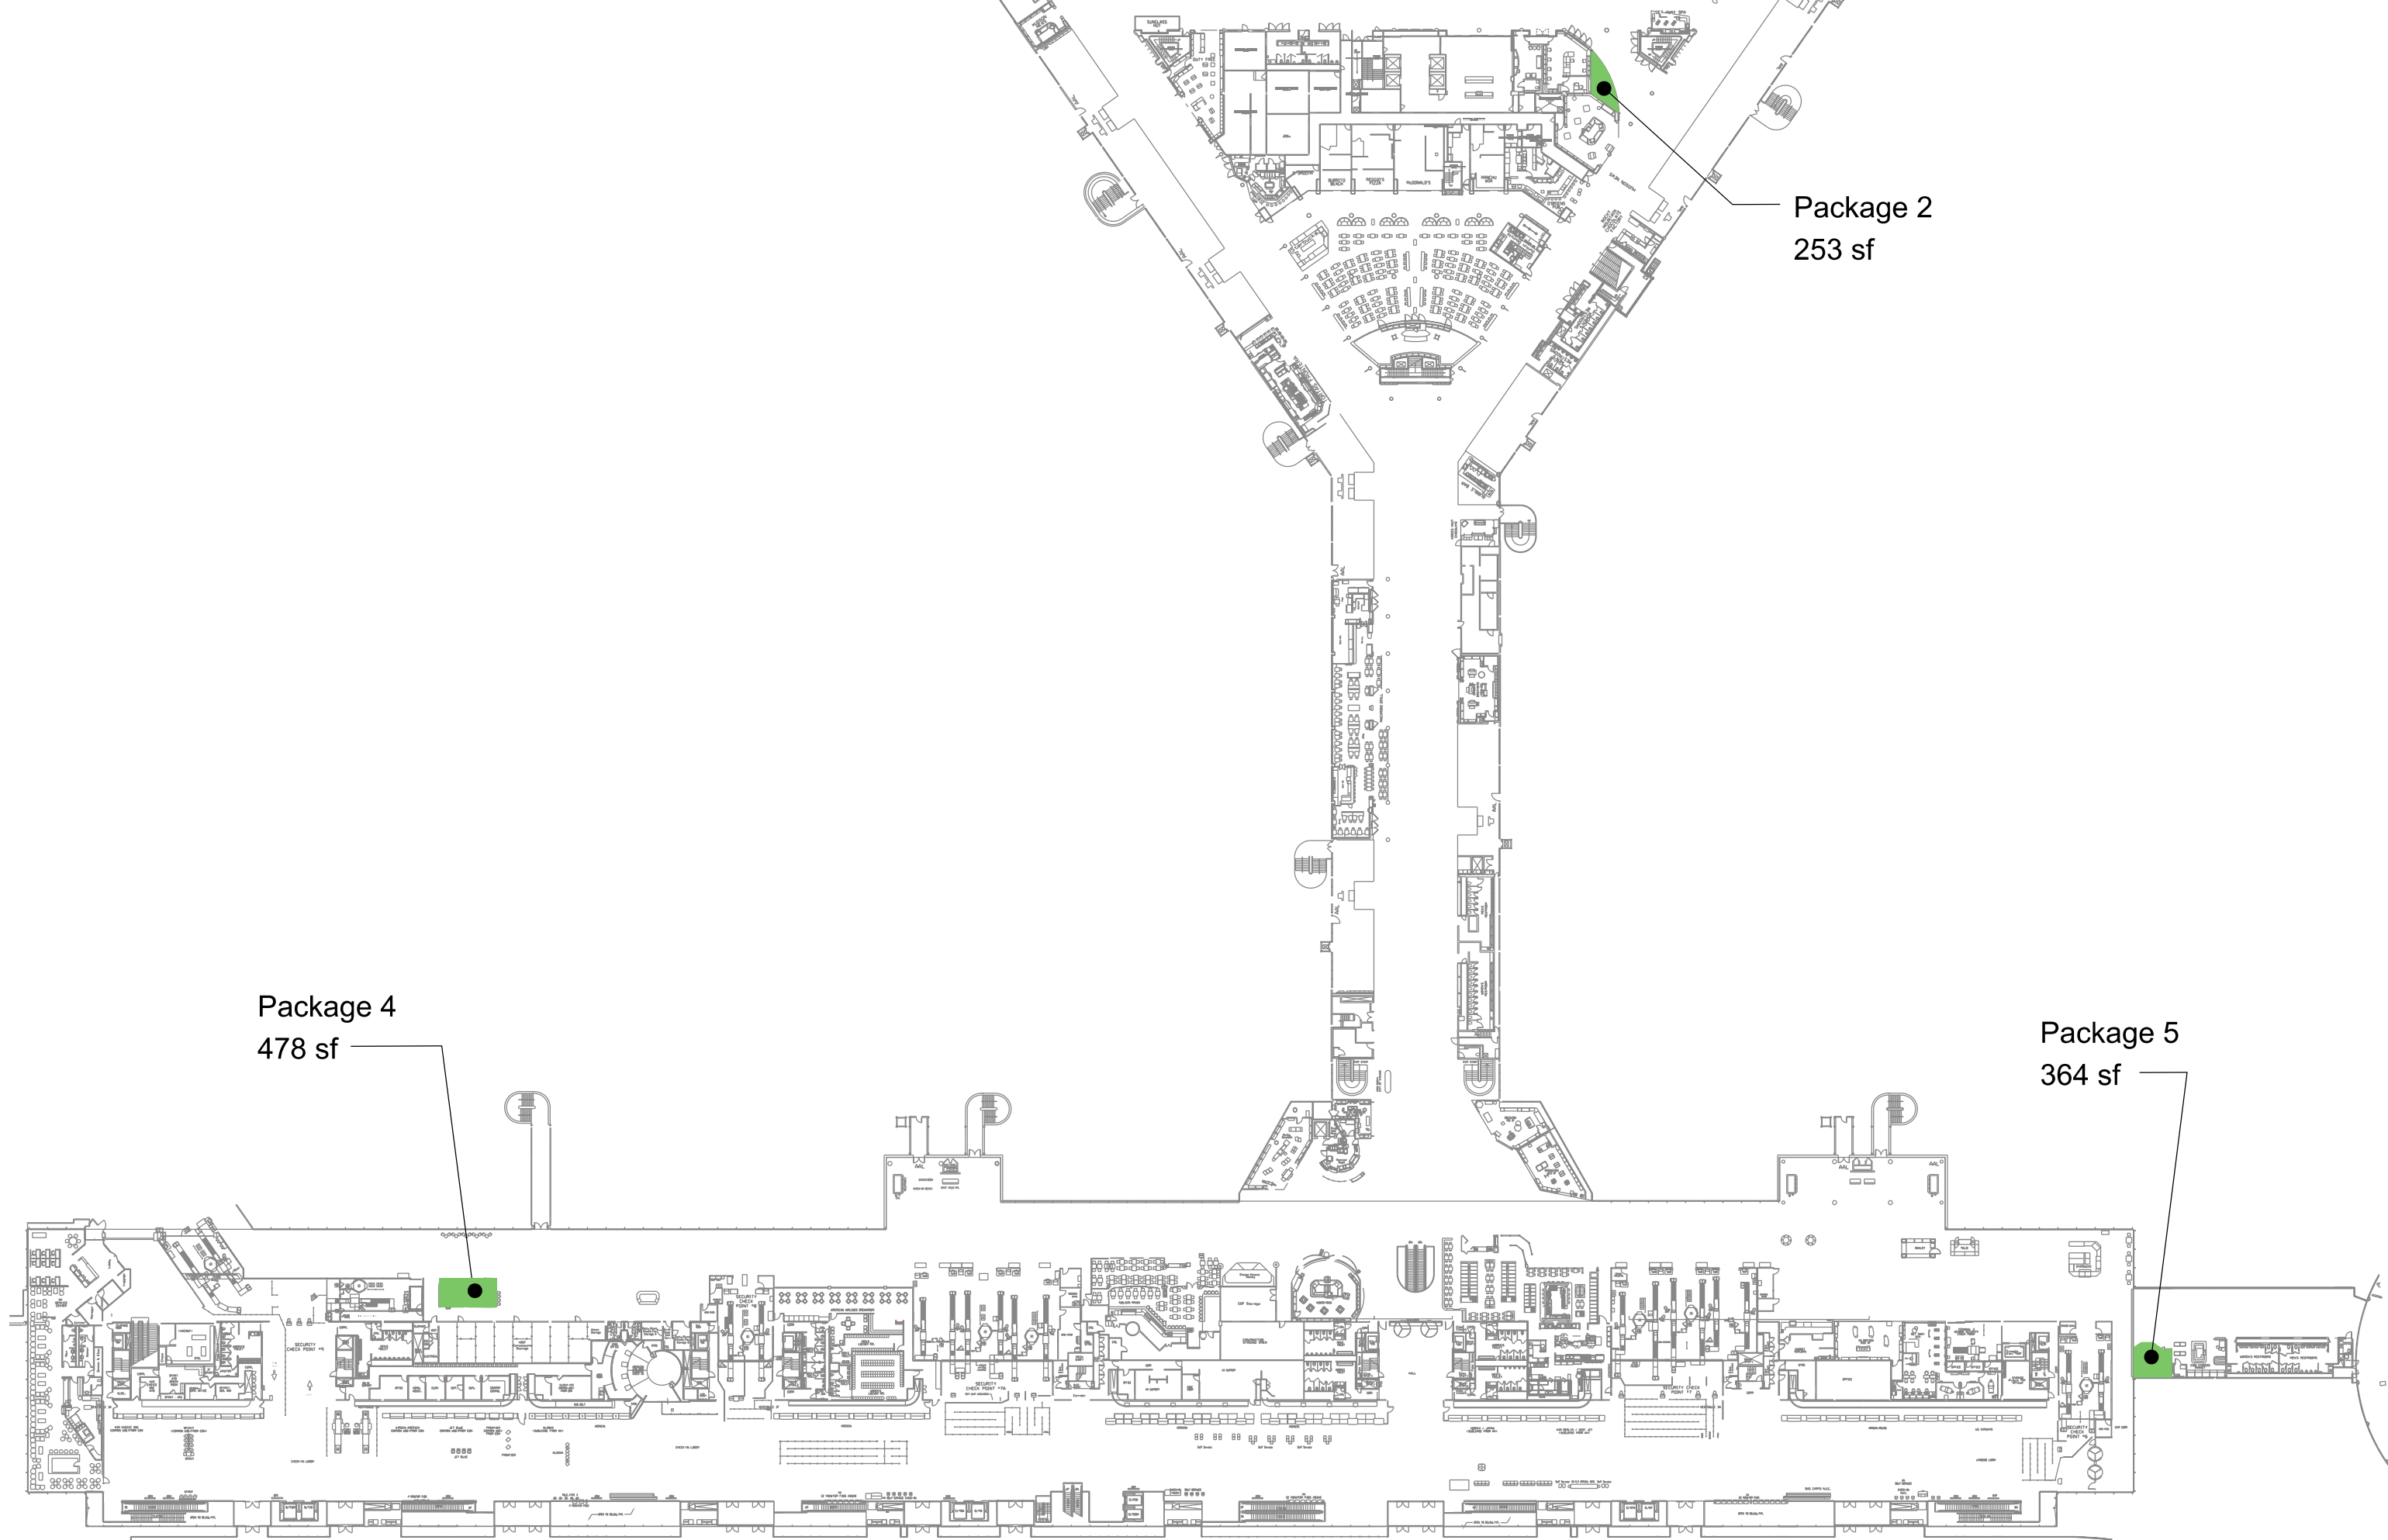

Terminal 5 West Concourse Expansion - Proposed Concessions Layout (Initial Build)

Package 2
253 sf

Package 4
478 sf

Package 5
364 sf

Terminal 3 Concession Packages