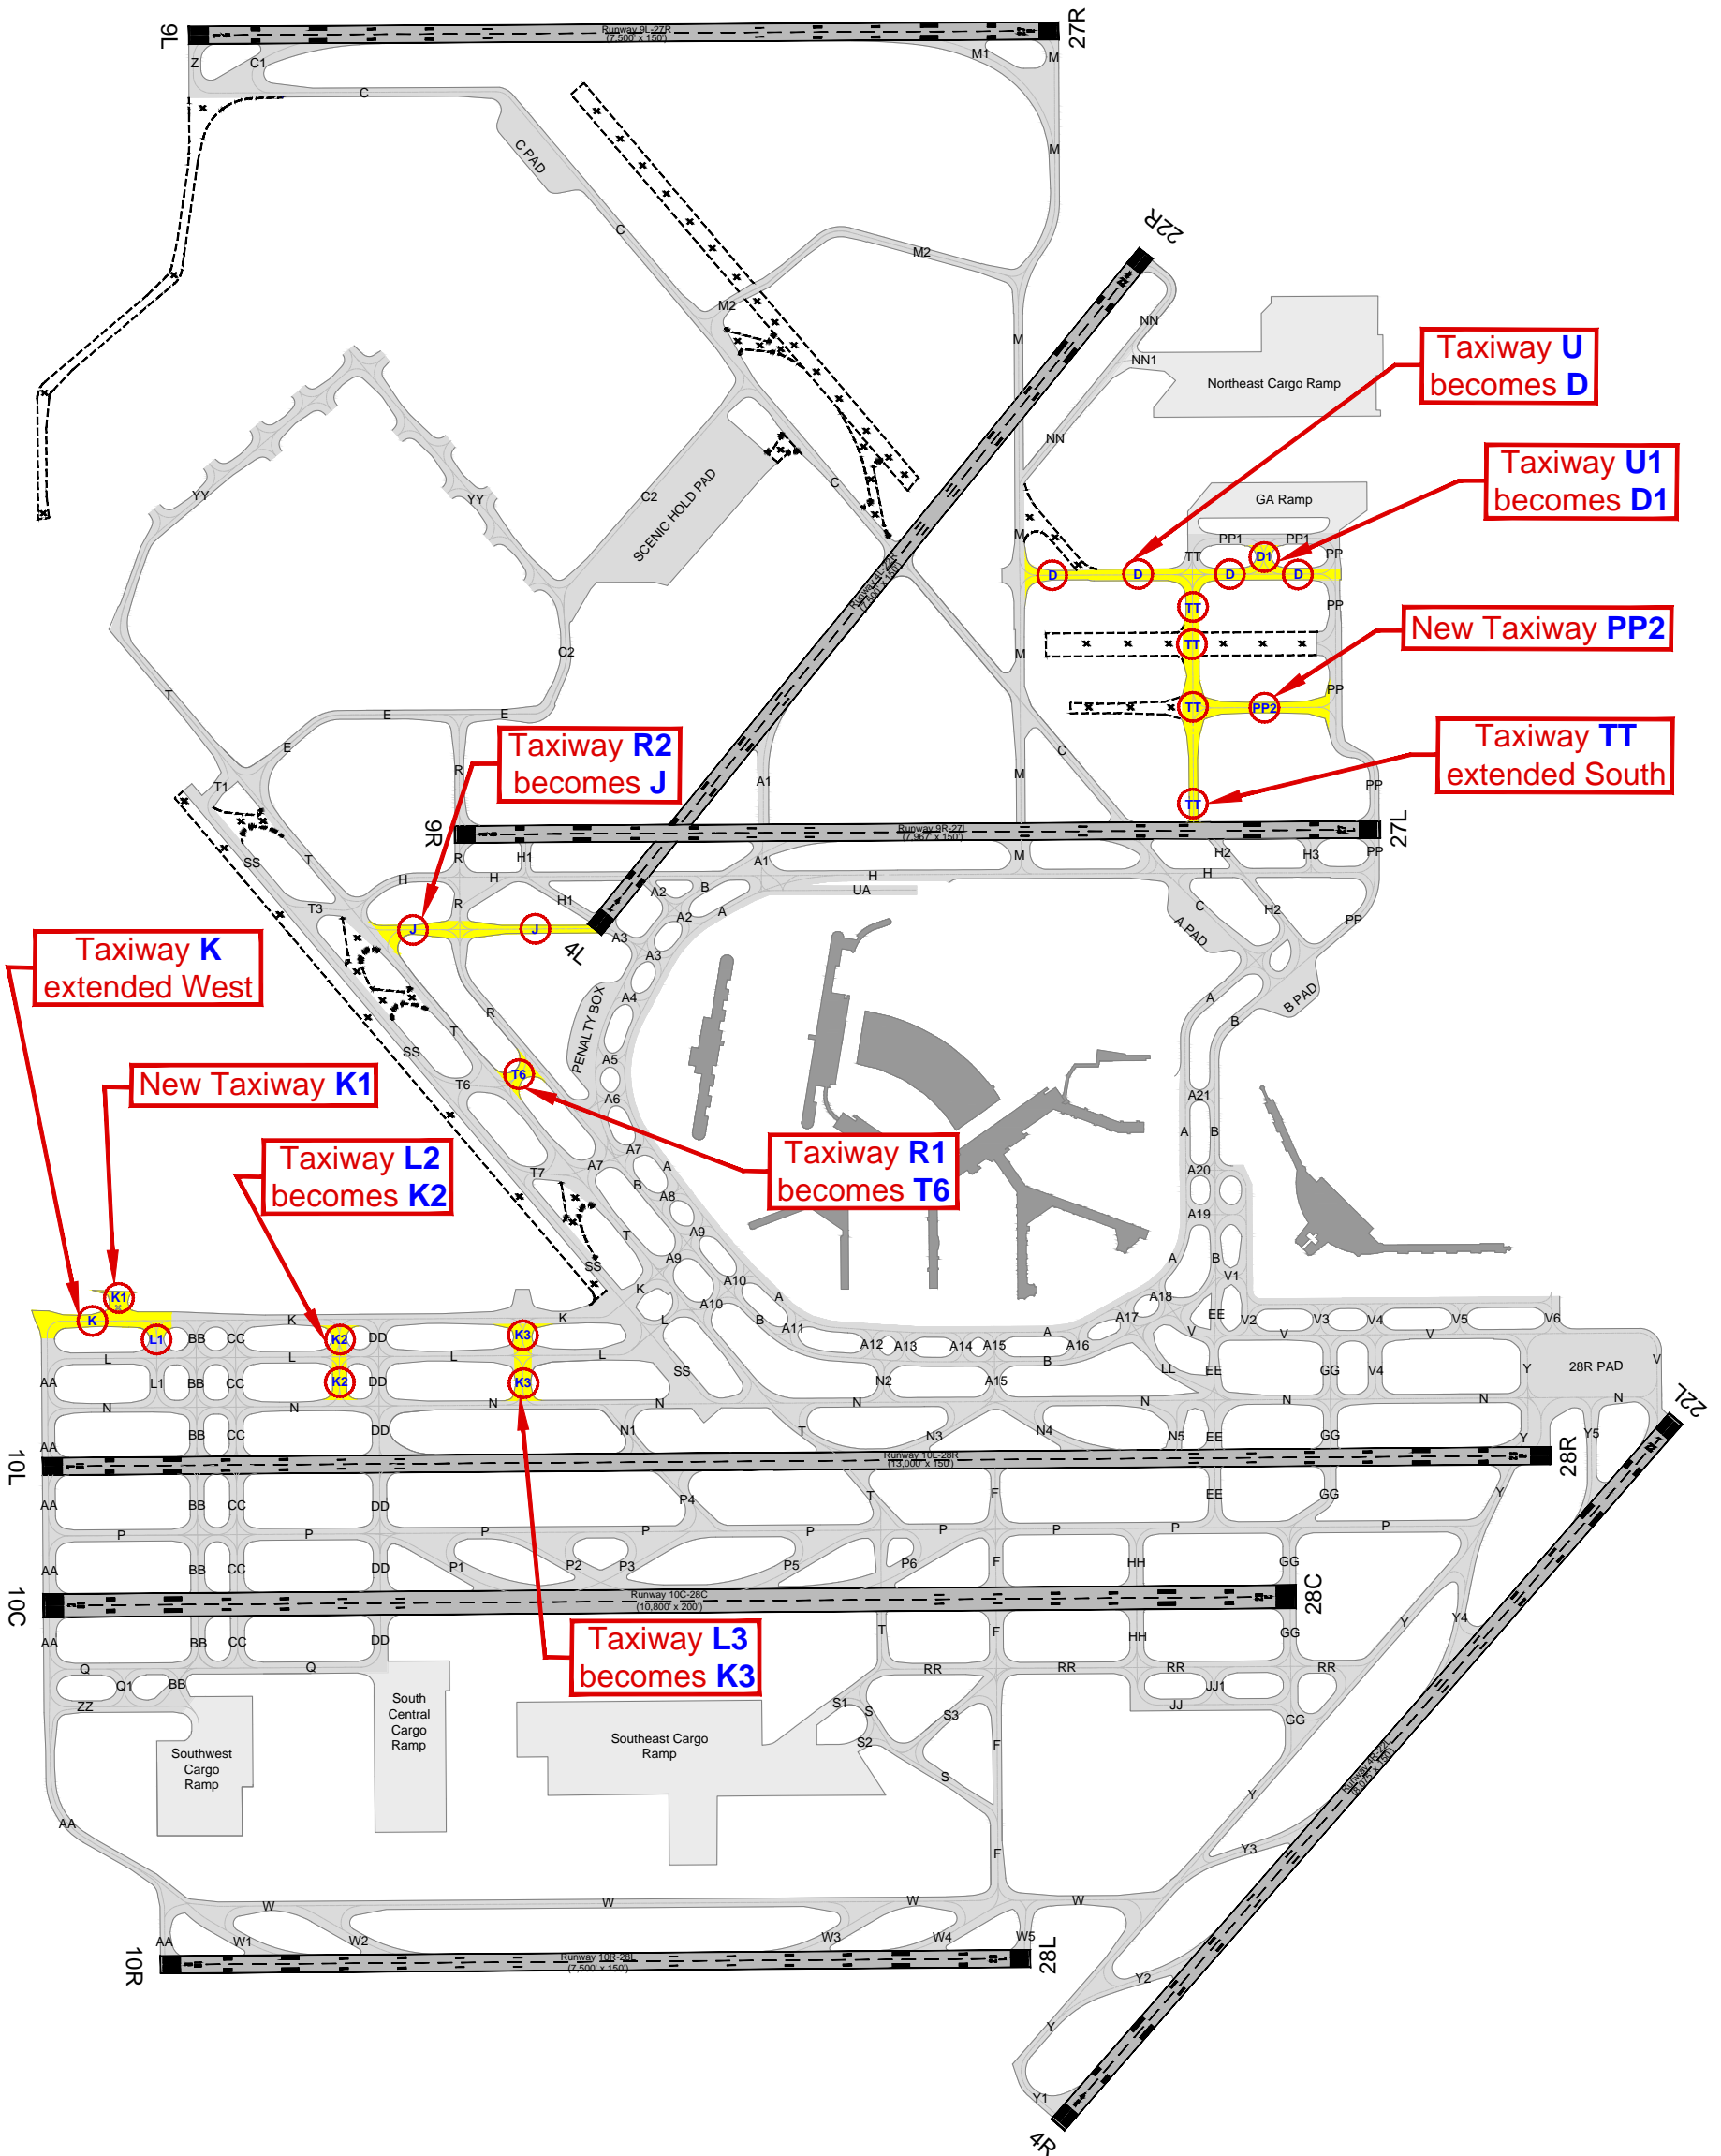

AIRFIELD CHANGES

Chicago O'Hare International Airport
EFFECTIVE July 19, 2018

Legend

- Existing Pavement
- Airfield Change
- Pavement Closed to Aircraft