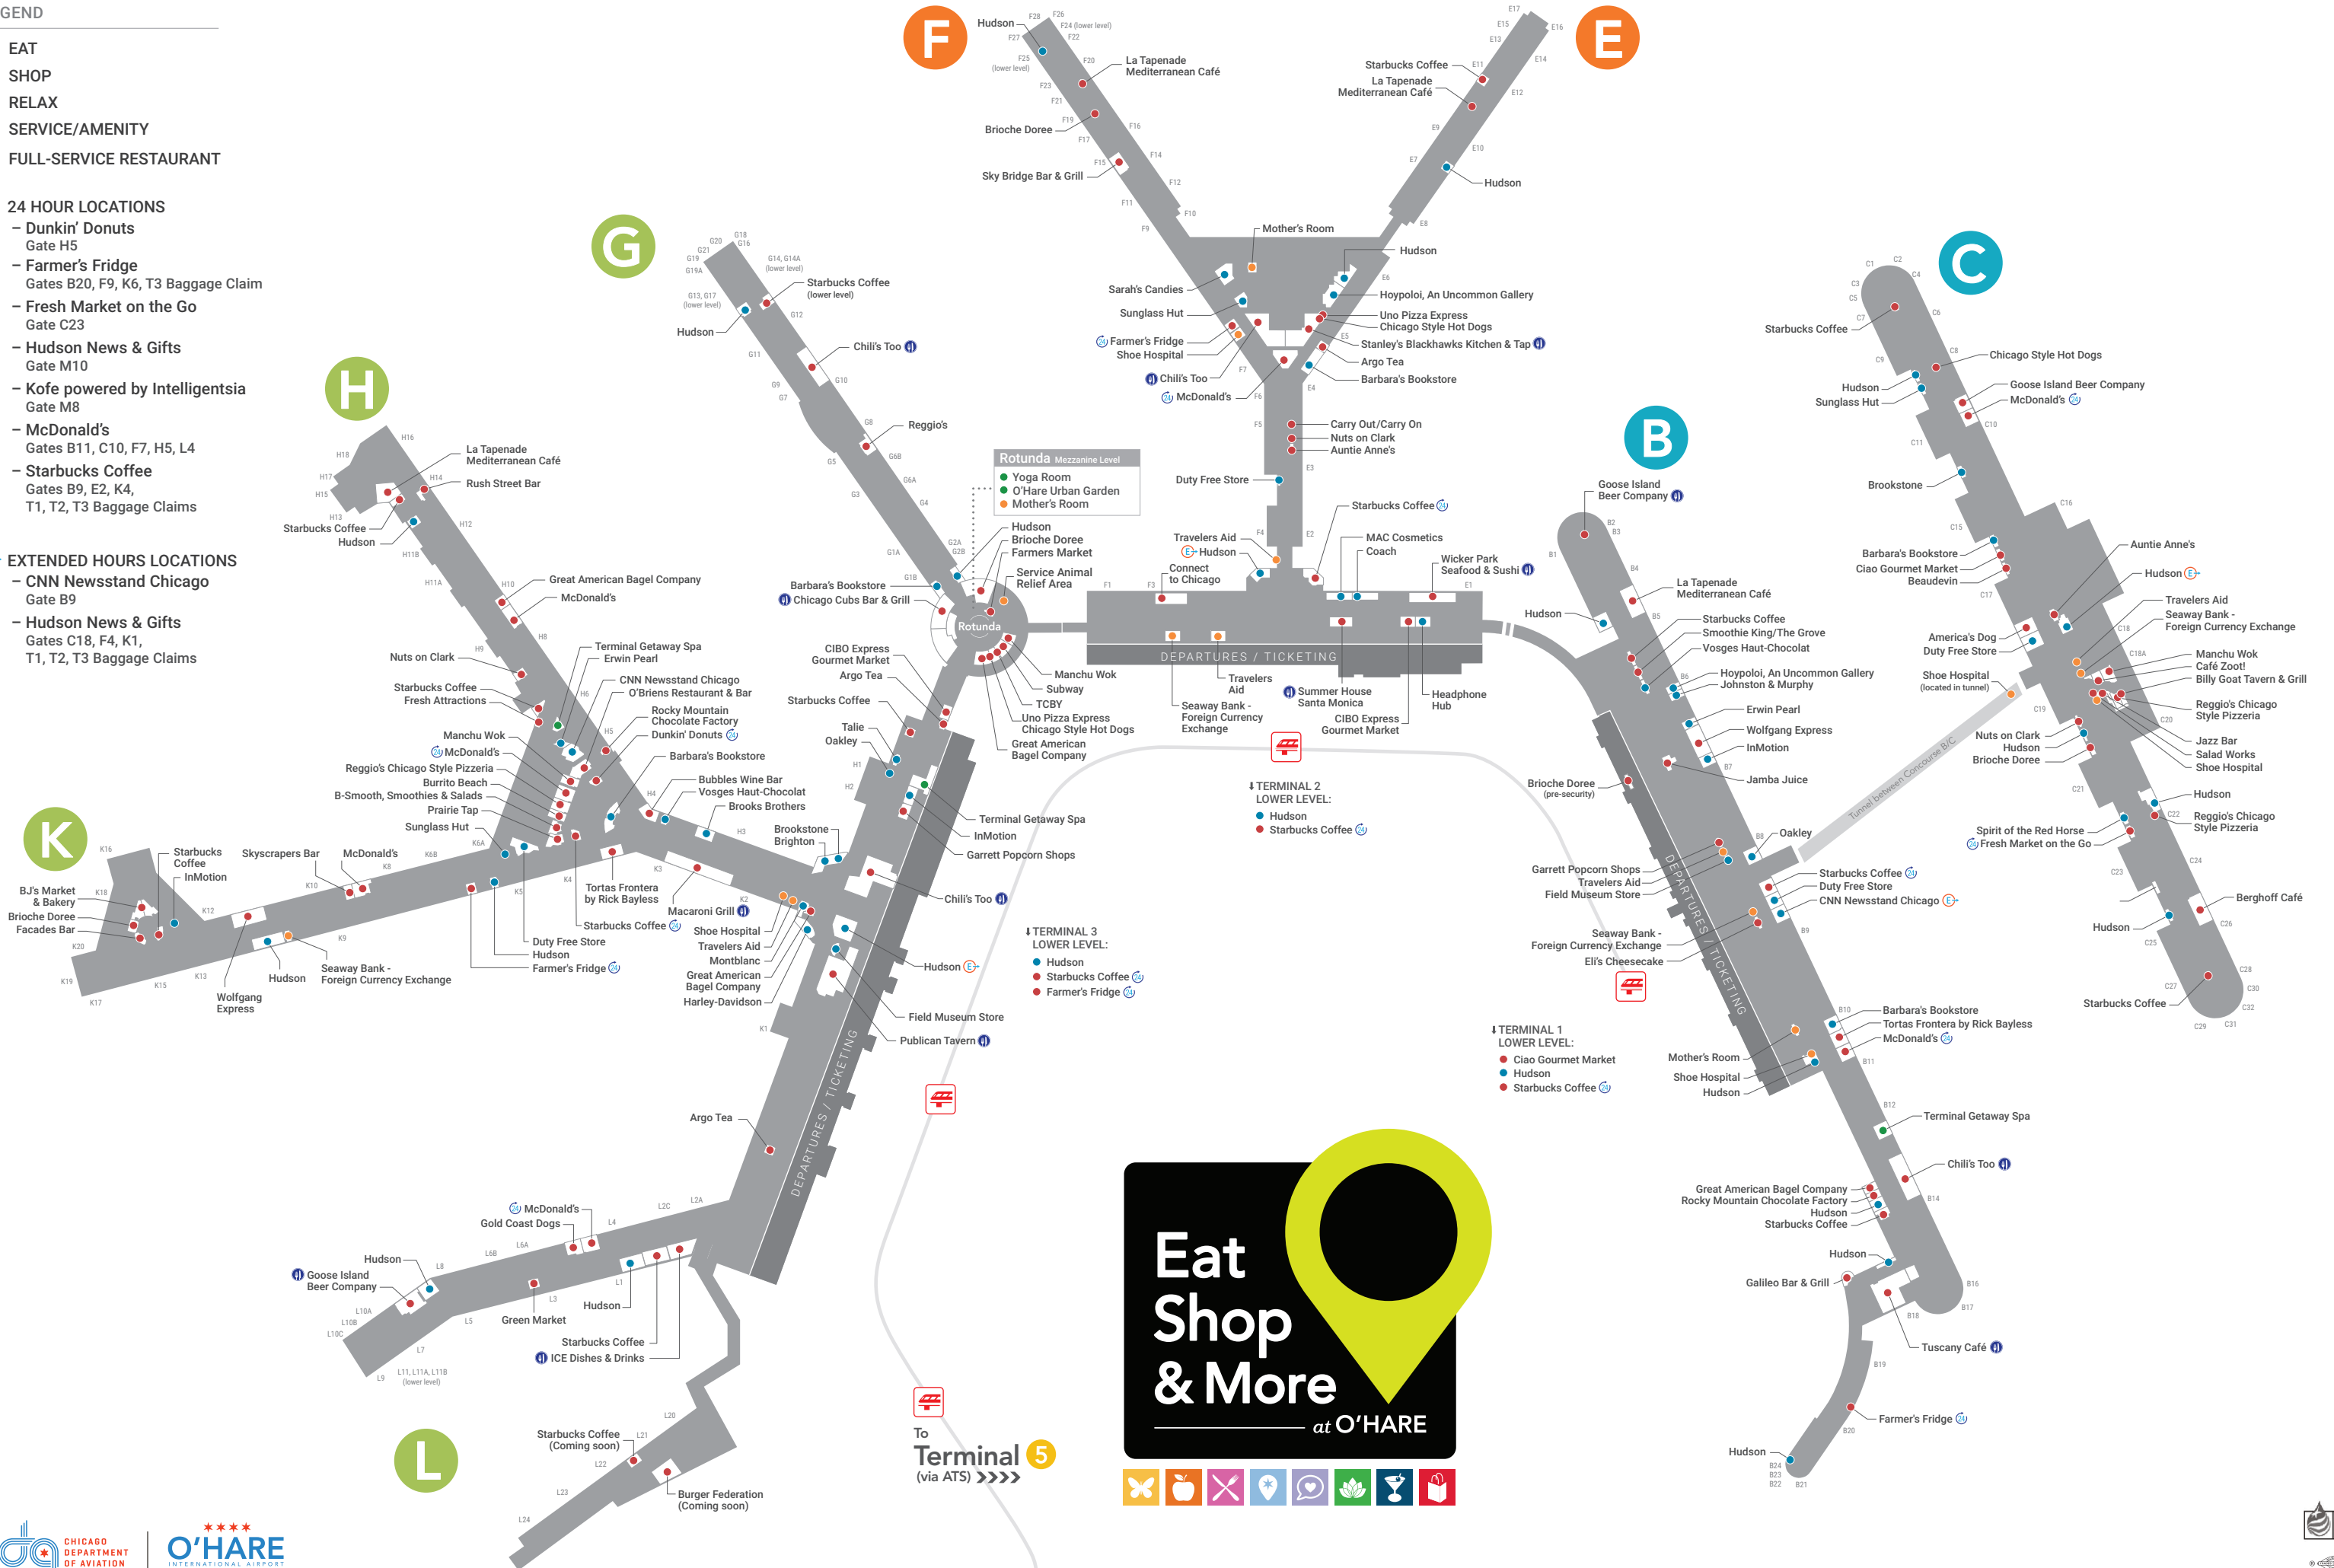

TERMINAL 3

CONCOURSES G, H, K, L & ROTUNDA

TERMINAL 2

CONCOURSES E, F

TERMINAL 1

CONCOURSES B, C

LEGEND

- EAT
- SHOP
- RELAX
- SERVICE/AMENITY
- Ⓜ FULL-SERVICE RESTAURANT

24 HOUR LOCATIONS

- Dunkin' Donuts
Gate H5
- Farmer's Fridge
Gates B20, F9, K6, T3 Baggage Claim
- Fresh Market on the Go
Gate C23
- Hudson News & Gifts
Gate M10
- Kofe powered by Intelligentsia
Gate M8
- McDonald's
Gates B11, C10, F7, H5, L4
- Starbucks Coffee
Gates B9, E2, K4,
T1, T2, T3 Baggage Claims

EXTENDED HOURS LOCATIONS

- CNN Newsstand Chicago
Gate B9
- Hudson News & Gifts
Gates C18, F4, K1,
T1, T2, T3 Baggage Claims

Eat Shop & More

at O'HARE

To **Terminal 5**
(via ATS) >>>>