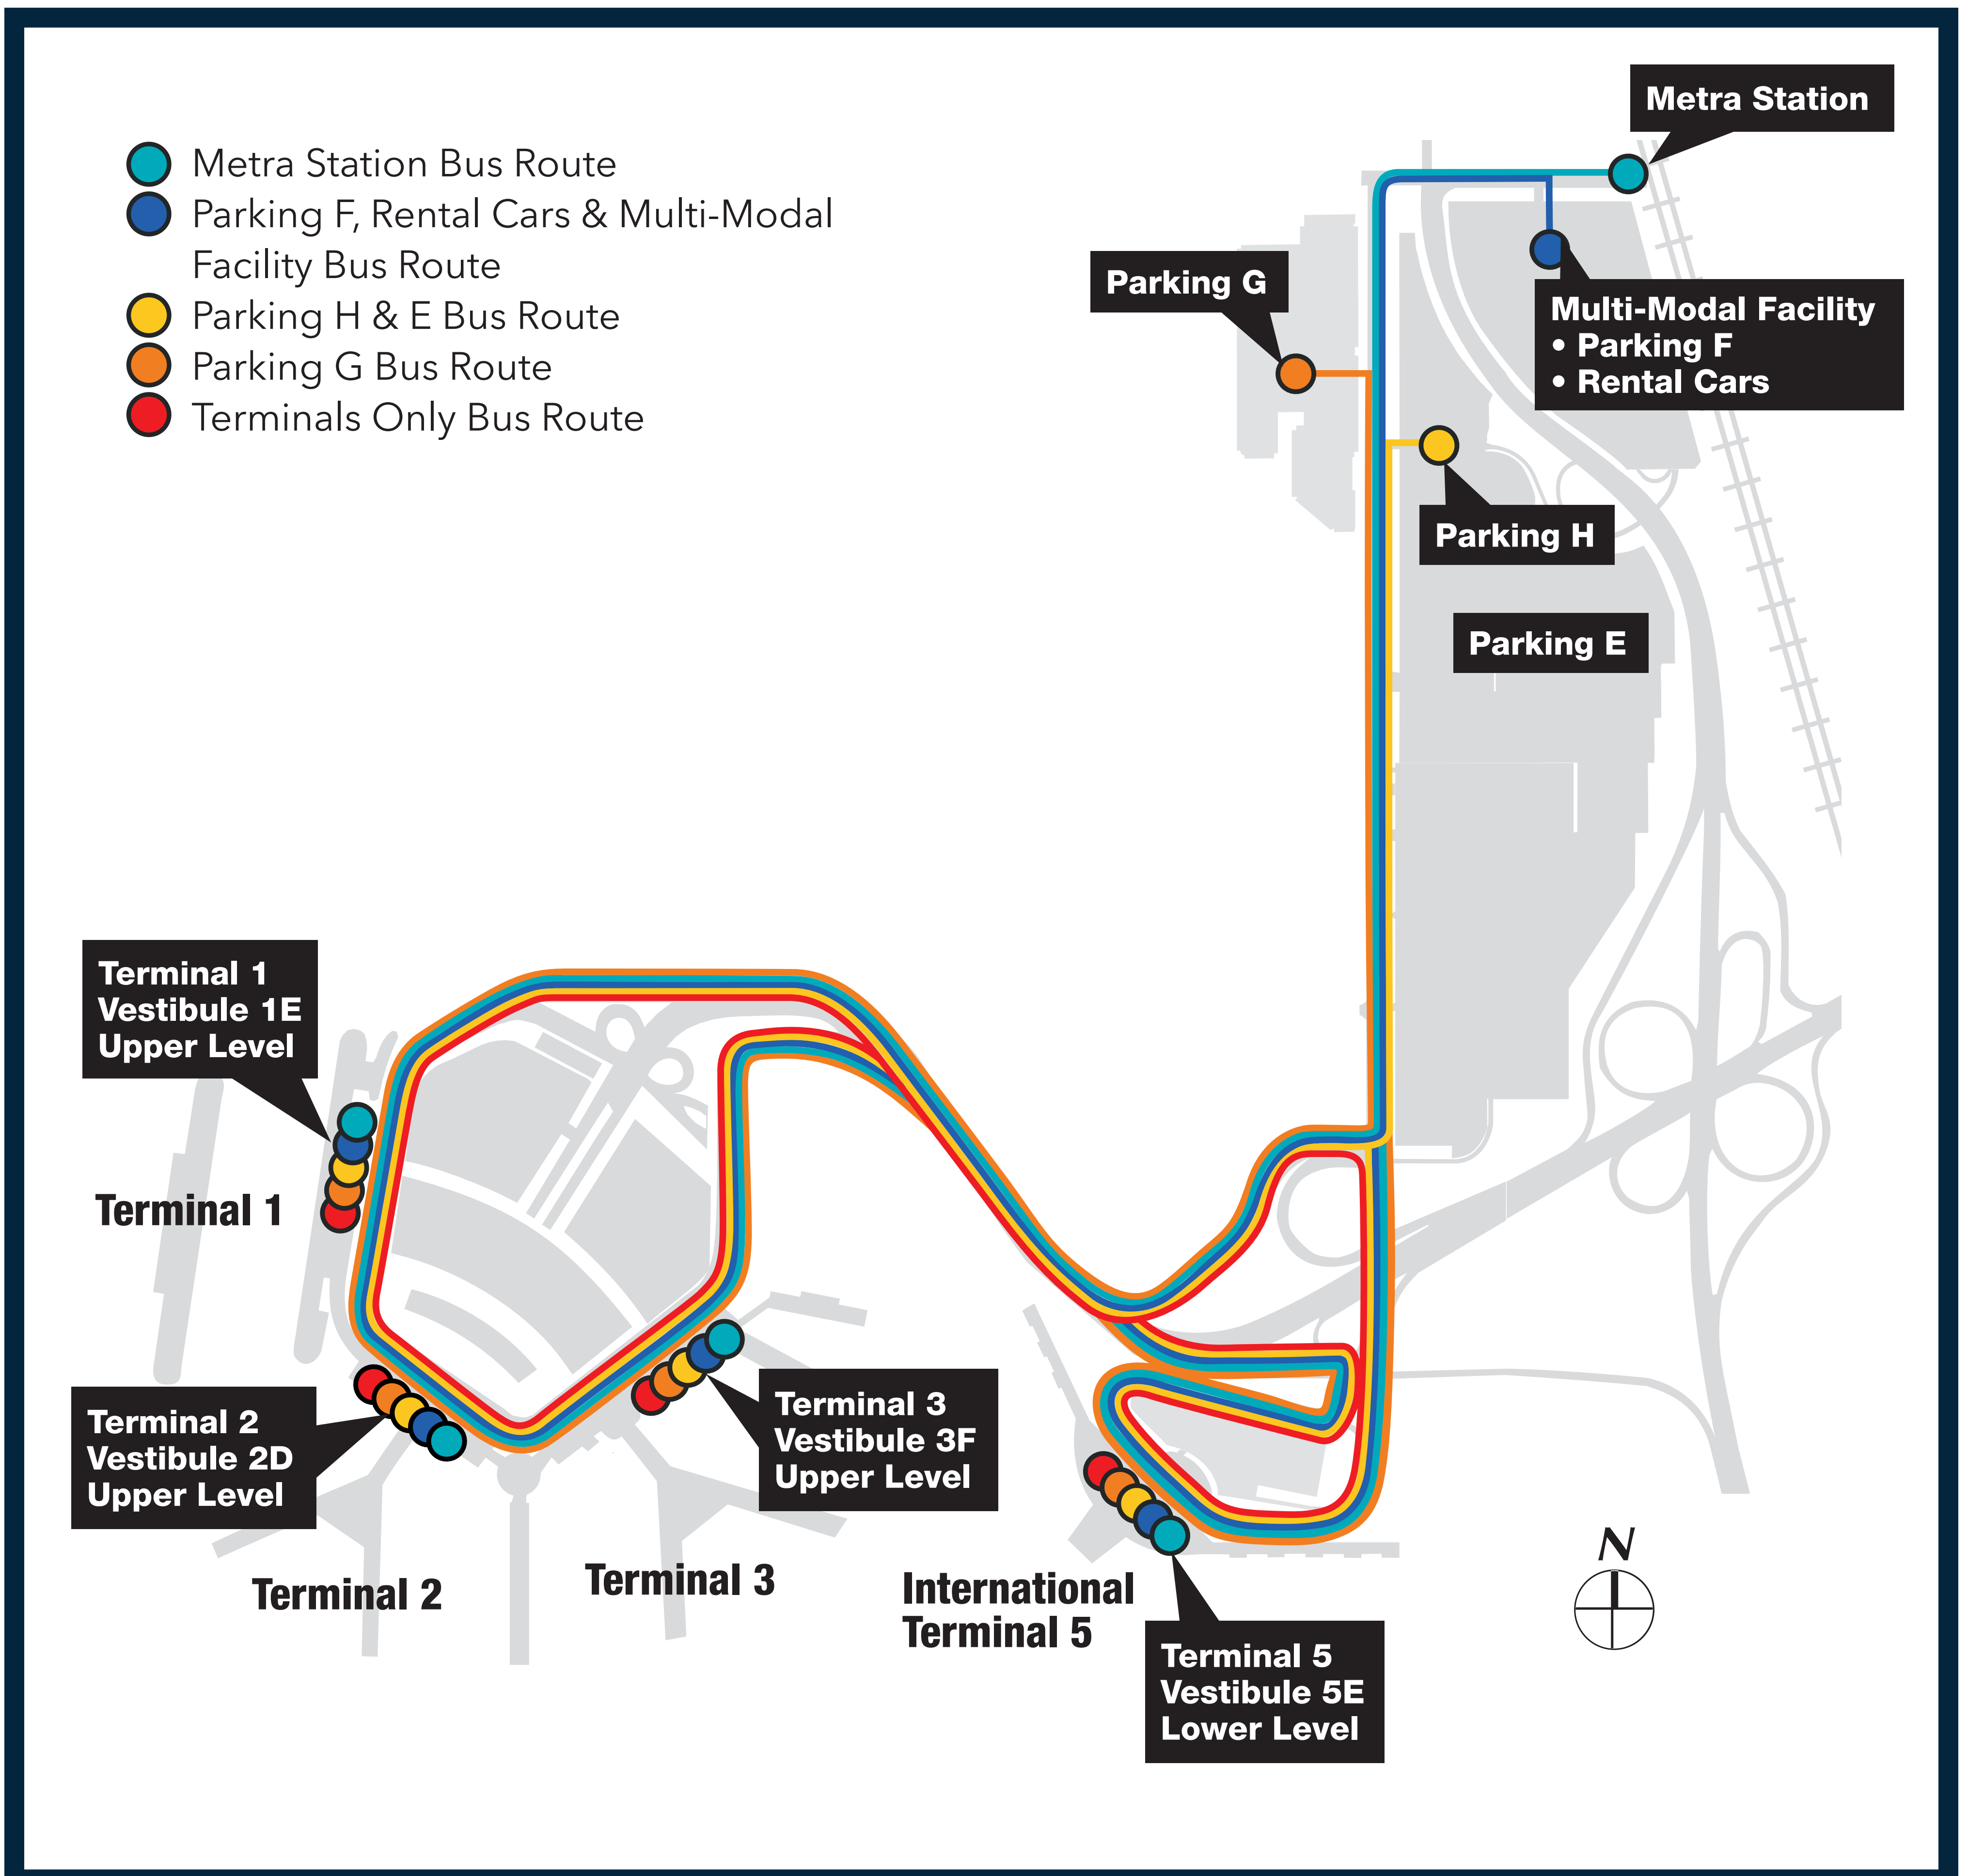

SHUTTLE BUS SERVICE ROUTES

- Buses arrive every 5-10min
- Bus stops are located on both the upper level and the lower level, depending on the route:
 - Buses to rental cars and parking lot F stop on lower level
 - Buses that travel between terminals and all other remote parking lots (E, G, H) stop on upper level
 - All Terminal 5 buses stop on lower level