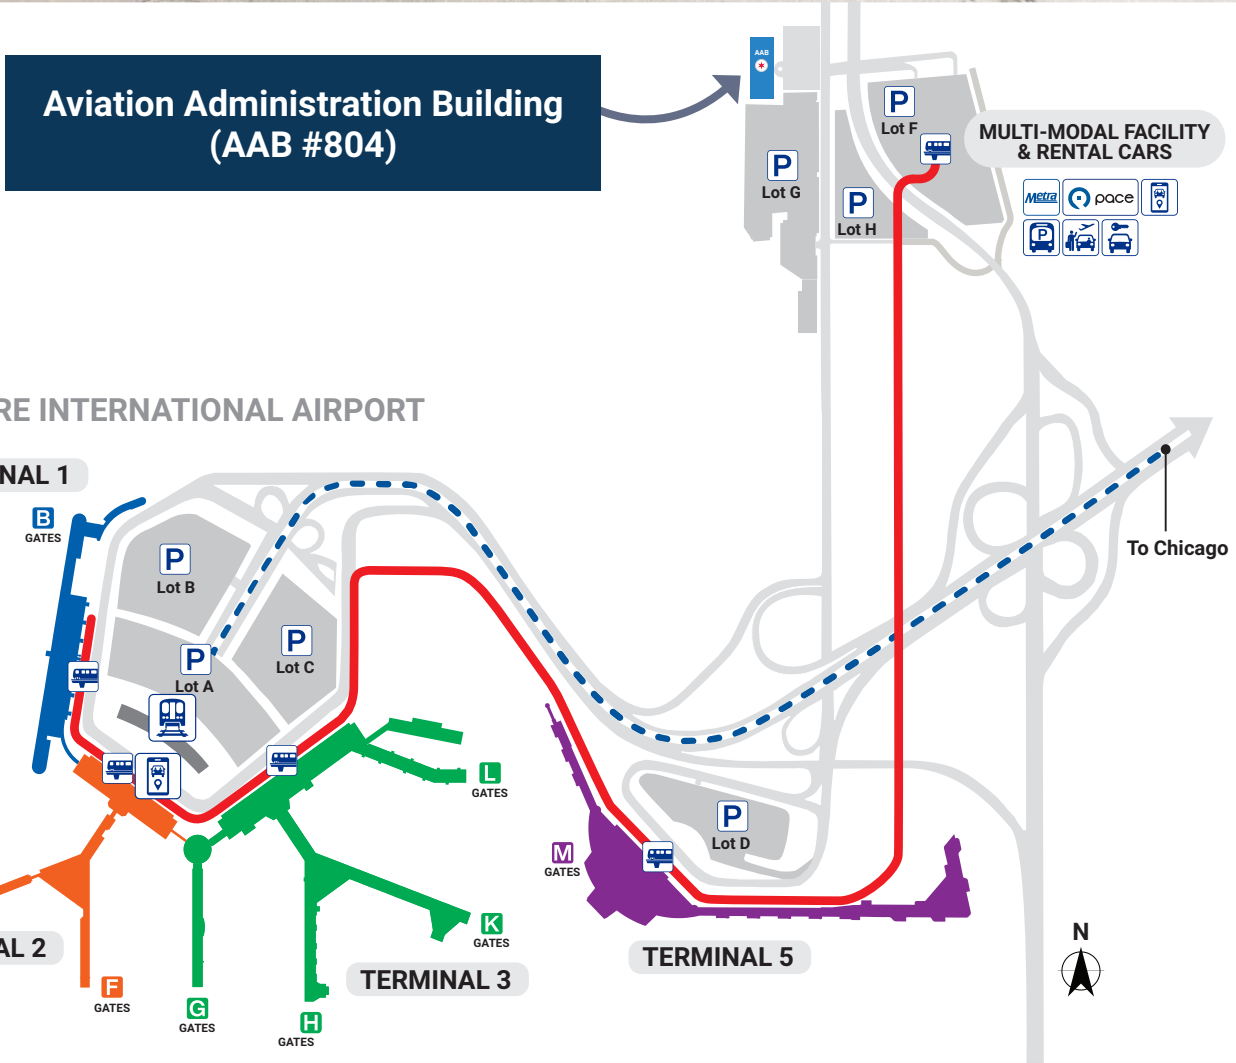

Chicago Department of Aviation Aviation Administration Building (AAB #804)

10510 W. Zemke Road, Chicago, IL 60666

Lobby hours for deliveries and visitor access: Mon.–Fri., 8 a.m.–4:30 p.m.

Directions to AAB

The Aviation Administration Building (AAB) is located at 10510 W. Zemke Road, near the intersection of Zemke and Bessie Coleman Drive.

Access the AAB via Mannheim Road to Zemke Road.

Access the AAB via Bessie Coleman Drive followed by a U-Turn on Zemke Road.

05.30.2024

Chicago Department of Aviation Aviation Administration Building (AAB #804)

- Parking
- Airport Transit System (ATS)
- Rental Cars
- Kiss-n-Fly
- CTA Train to City
- Rideshare
- Shuttle Bus to Parking