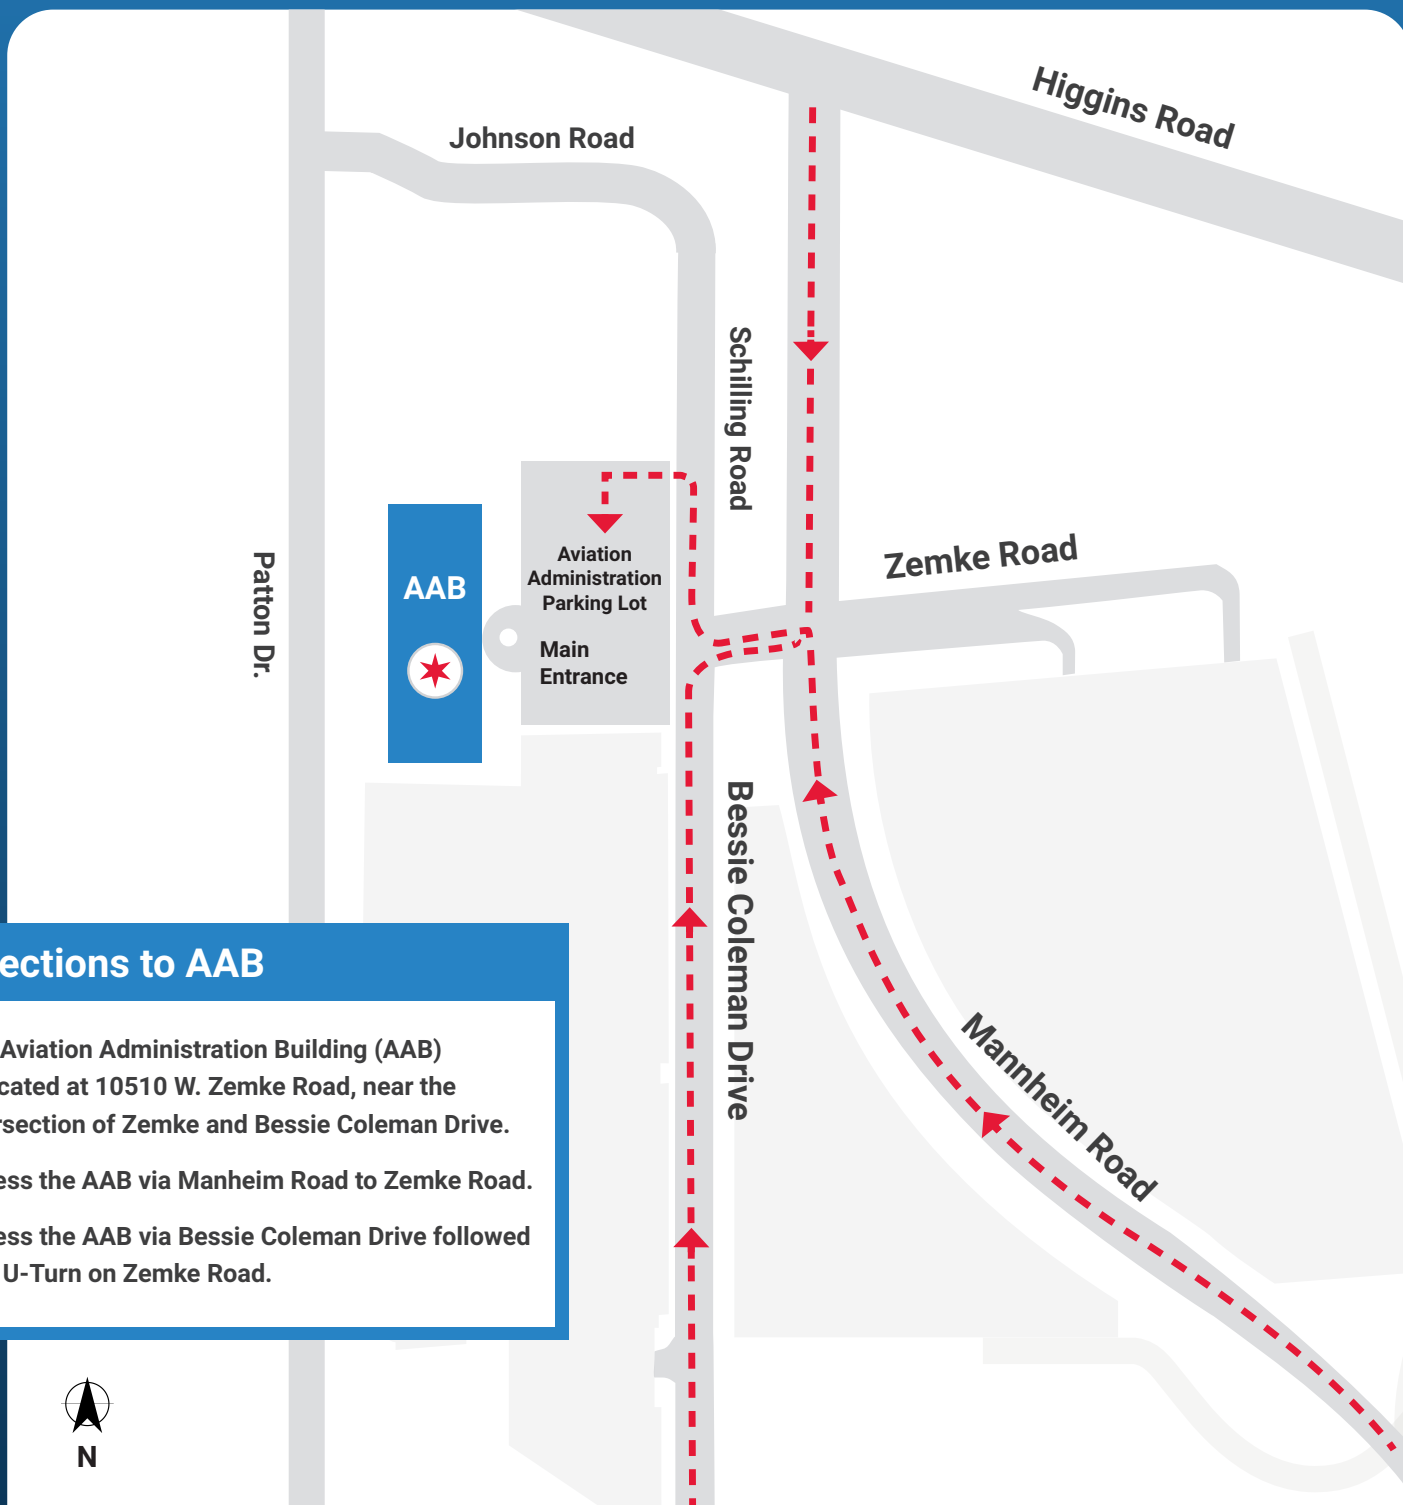

Chicago Department of Aviation Aviation Administration Building (AAB #804)

10510 W. Zemke Road, Chicago, IL 60666

Lobby hours for deliveries and visitor access: Mon.–Fri., 8 a.m.–4:30 p.m.

Directions to AAB

The Aviation Administration Building (AAB) is located at 10510 W. Zemke Road, near the intersection of Zemke and Bessie Coleman Drive.

Access the AAB via Mannheim Road to Zemke Road.

Access the AAB via Bessie Coleman Drive followed by a U-Turn on Zemke Road.

05.30.2024

Chicago Department of Aviation Aviation Administration Building (AAB #804)

- Parking
- Airport Transit System (ATS)
- Rental Cars
- Kiss-n-Fly
- CTA Train to City
- Rideshare
- Shuttle Bus to Parking